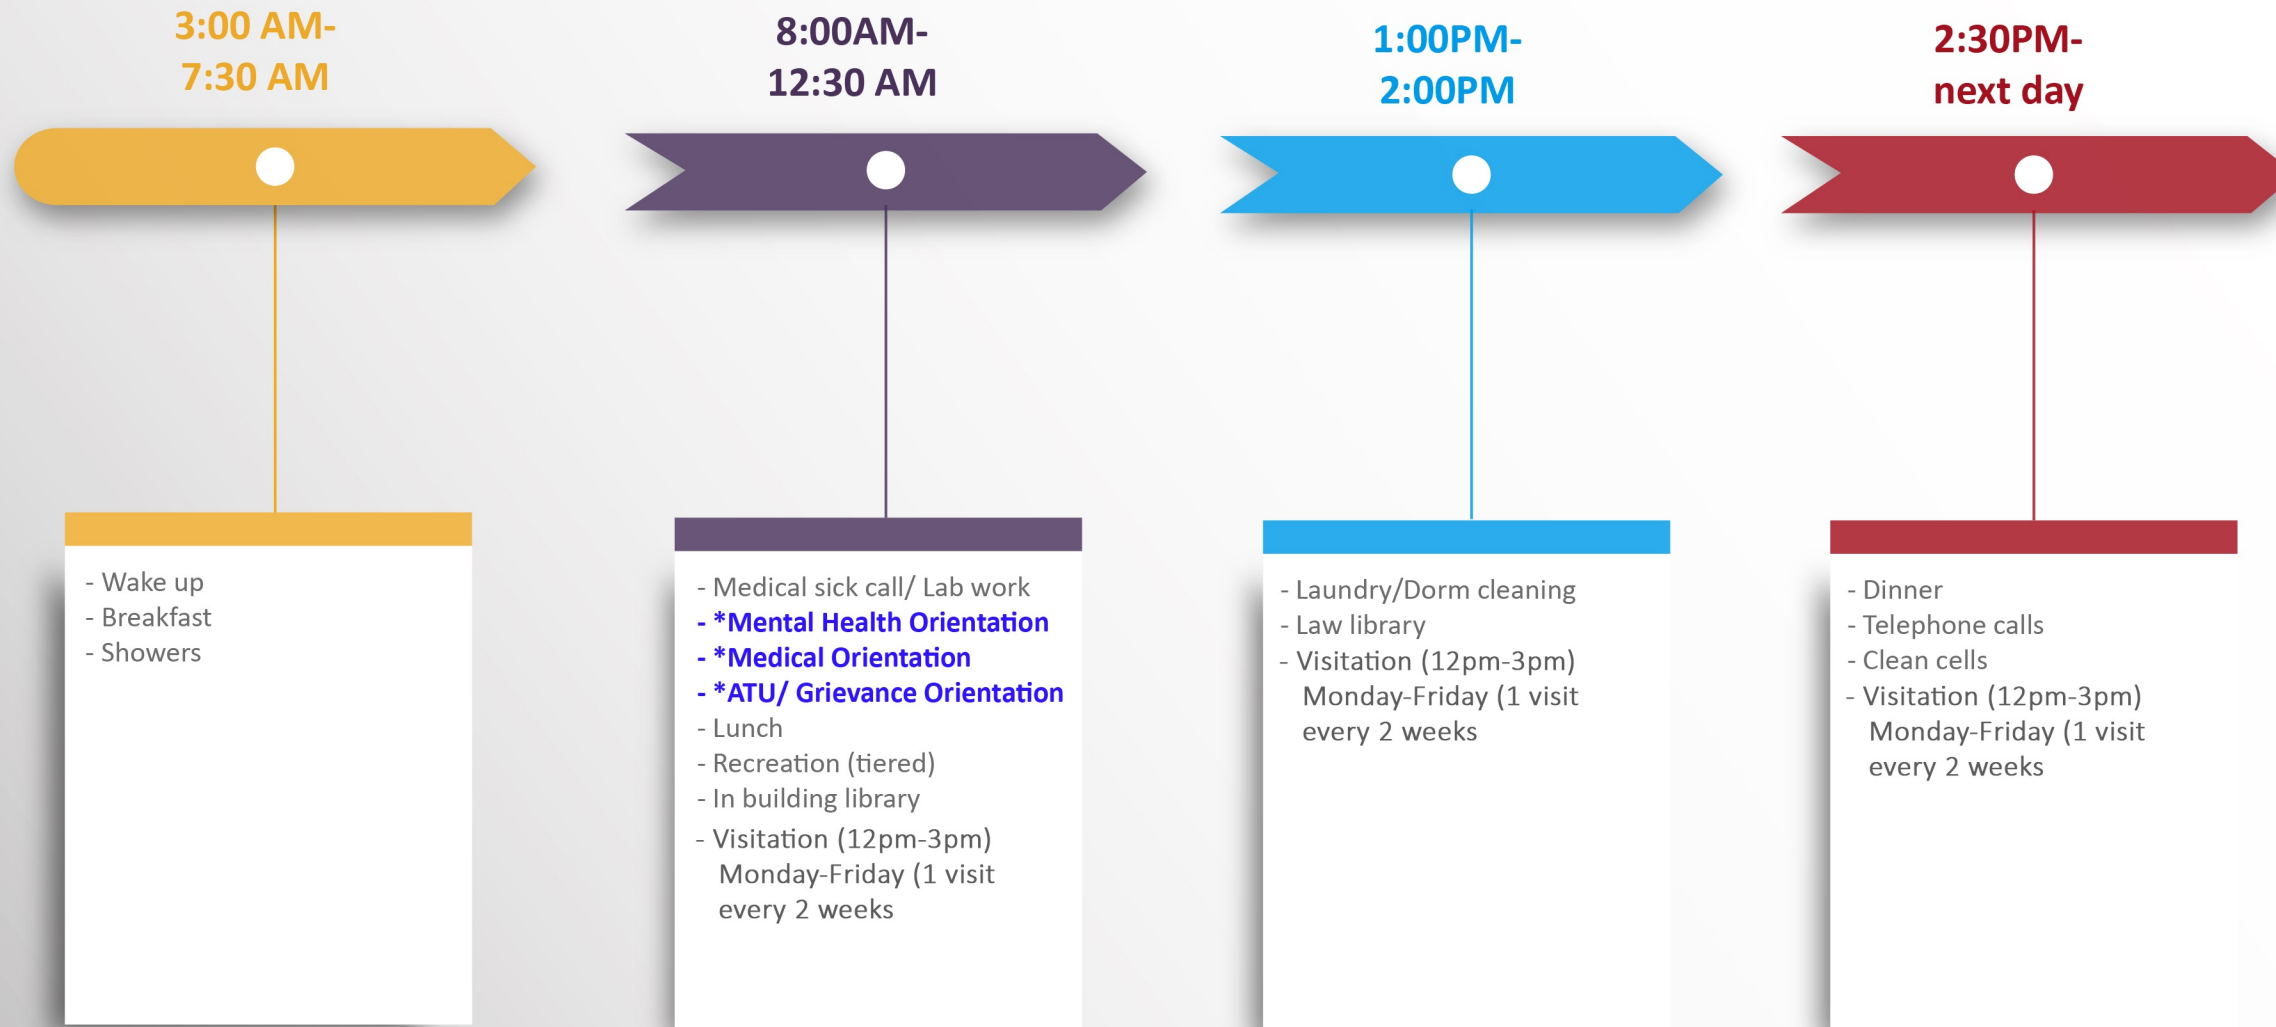

Timeline of an Inmate Day

Reception and Evaluation Female Inmates

This is a generalized time frame of the movement of an inmate daily at an institution.

*** occurrence depends on day of the week.**